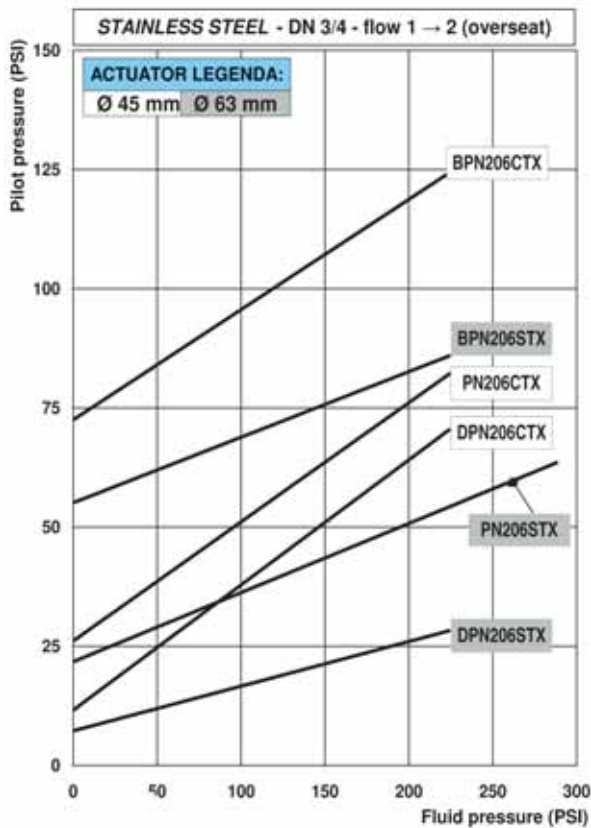

## STAINLESS STEEL VALVES SELECTION CHART DN5/8-DN3/4

**MODEL LEGENDA:**

**PN** = NORMALLY CLOSED

**BPN** = NORMALLY CLOSED (ANTI-WATERHAMMER)

**RPN** = NORMALLY OPEN

**DPN** = DOUBLE EFFECT