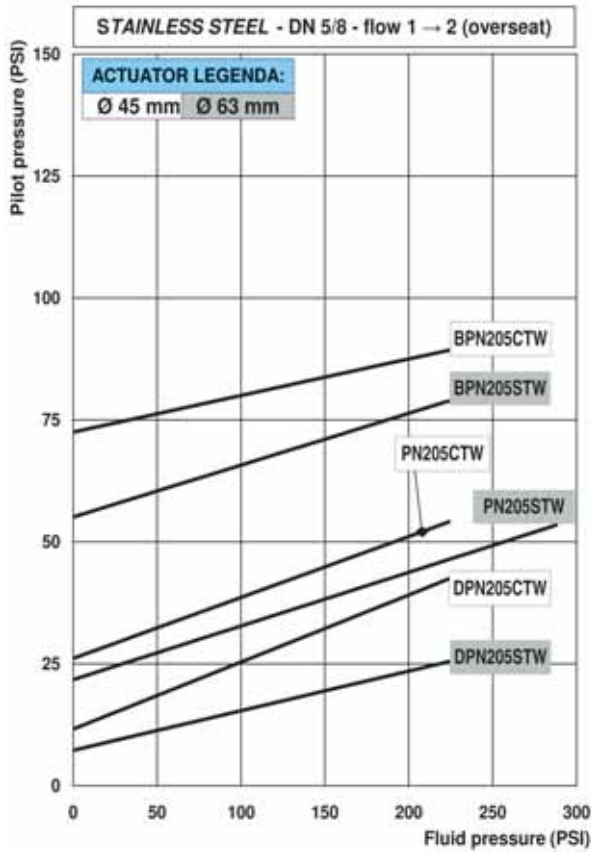

## STAINLESS STEEL VALVES SELECTION CHART DN5/8-DN3/4

**MODEL LEGENDA:**

**PN** = NORMALLY CLOSED

**BPN** = NORMALLY CLOSED (ANTI-WATERHAMMER)

**RPN** = NORMALLY OPEN

**DPN** = DOUBLE EFFECT