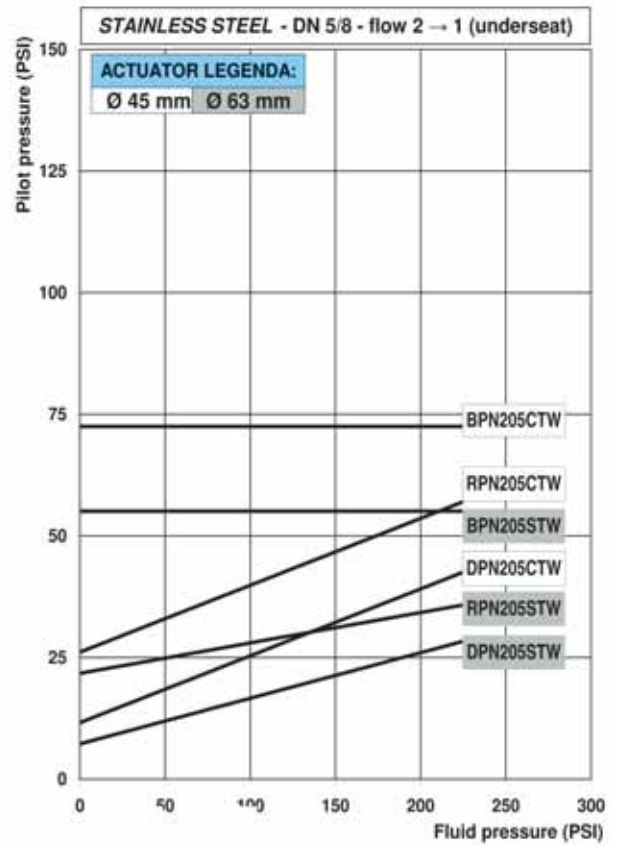

## STAINLESS STEEL VALVES SELECTION CHART DN5/8-DN3/4

**MODEL LEGENDA:**

**PN** = NORMALLY CLOSED

**BPN** = NORMALLY CLOSED (ANTI-WATERHAMMER)

**RPN** = NORMALLY OPEN

**DPN** = DOUBLE EFFECT