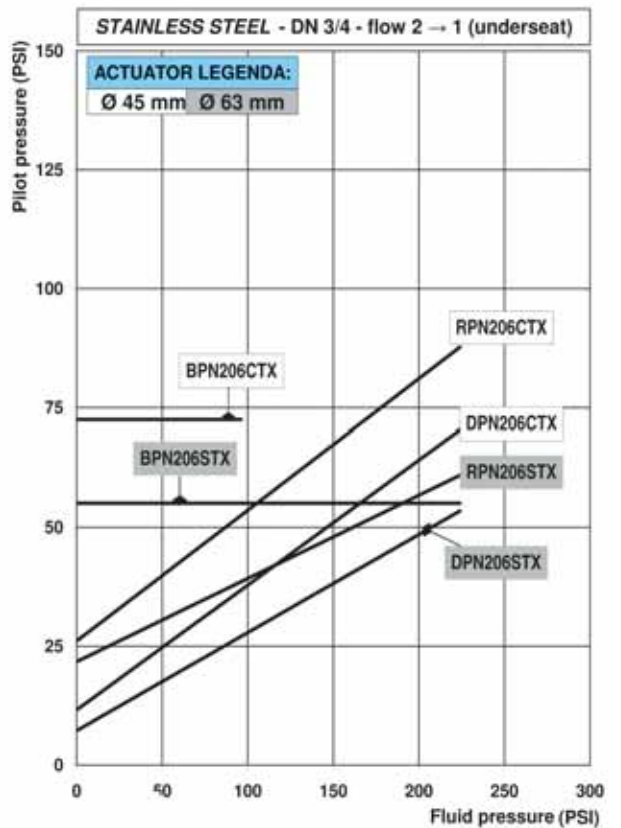

## STAINLESS STEEL VALVES SELECTION CHART DN5/8-DN3/4

**MODEL LEGENDA:**

**PN** = NORMALLY CLOSED

**BPN** = NORMALLY CLOSED (ANTI-WATERHAMMER)

**RPN** = NORMALLY OPEN

**DPN** = DOUBLE EFFECT