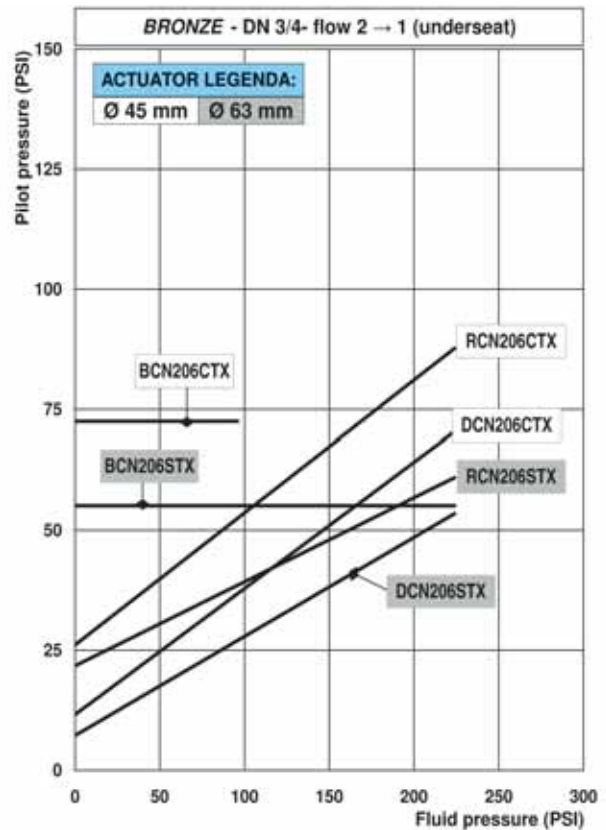

BRONZE VALVES SELECTION CHART DN5/8-DN3/4

MODEL LEGENDA:

CN = NORMALLY CLOSED

BCN = NORMALLY CLOSED (ANTI-WATERHAMMER)

RCN = NORMALLY OPEN

DCN = DOUBLE EFFECT