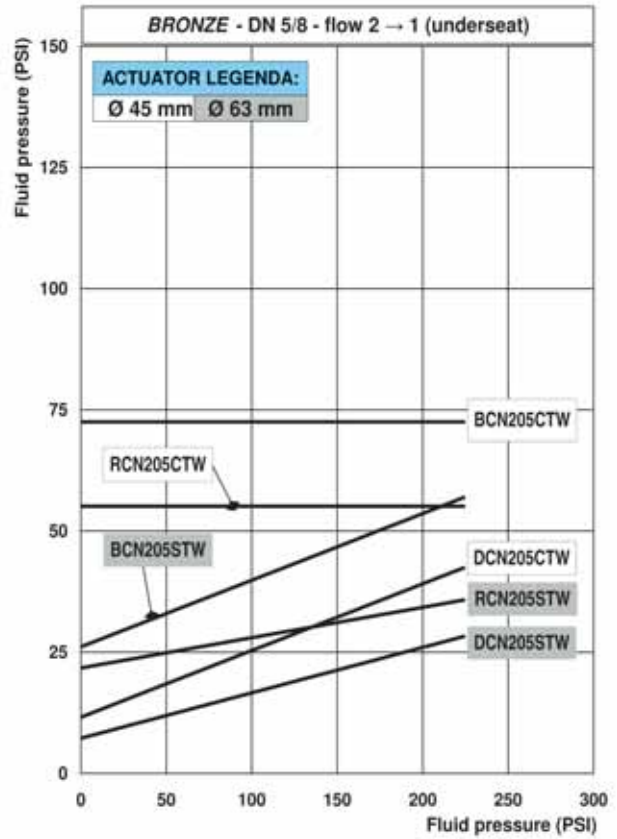

BRONZE VALVES SELECTION CHART DN5/8-DN3/4

MODEL LEGENDA:

CN = NORMALLY CLOSED

BCN = NORMALLY CLOSED (ANTI-WATERHAMMER)

RCN = NORMALLY OPEN

DCN = DOUBLE EFFECT