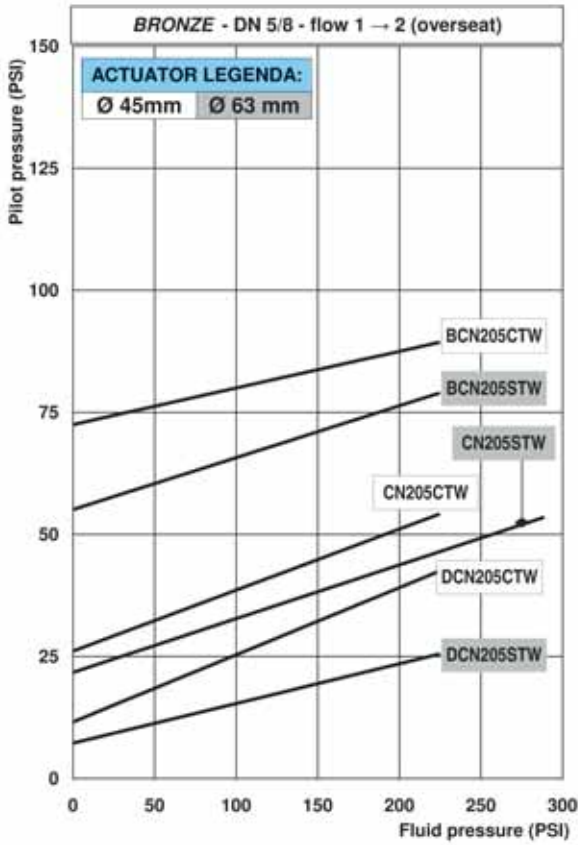

BRONZE VALVES SELECTION CHART DN5/8-DN3/4

MODEL LEGENDA:

CN = NORMALLY CLOSED

BCN = NORMALLY CLOSED (ANTI-WATERHAMMER)

RCN = NORMALLY OPEN

DCN = DOUBLE EFFECT